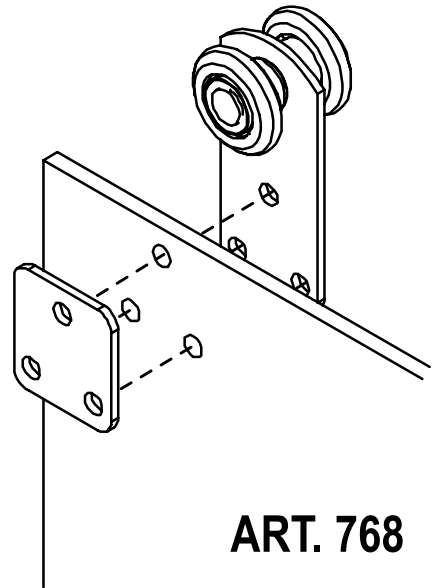

2

ART. 768

ART. 770

ART. 776