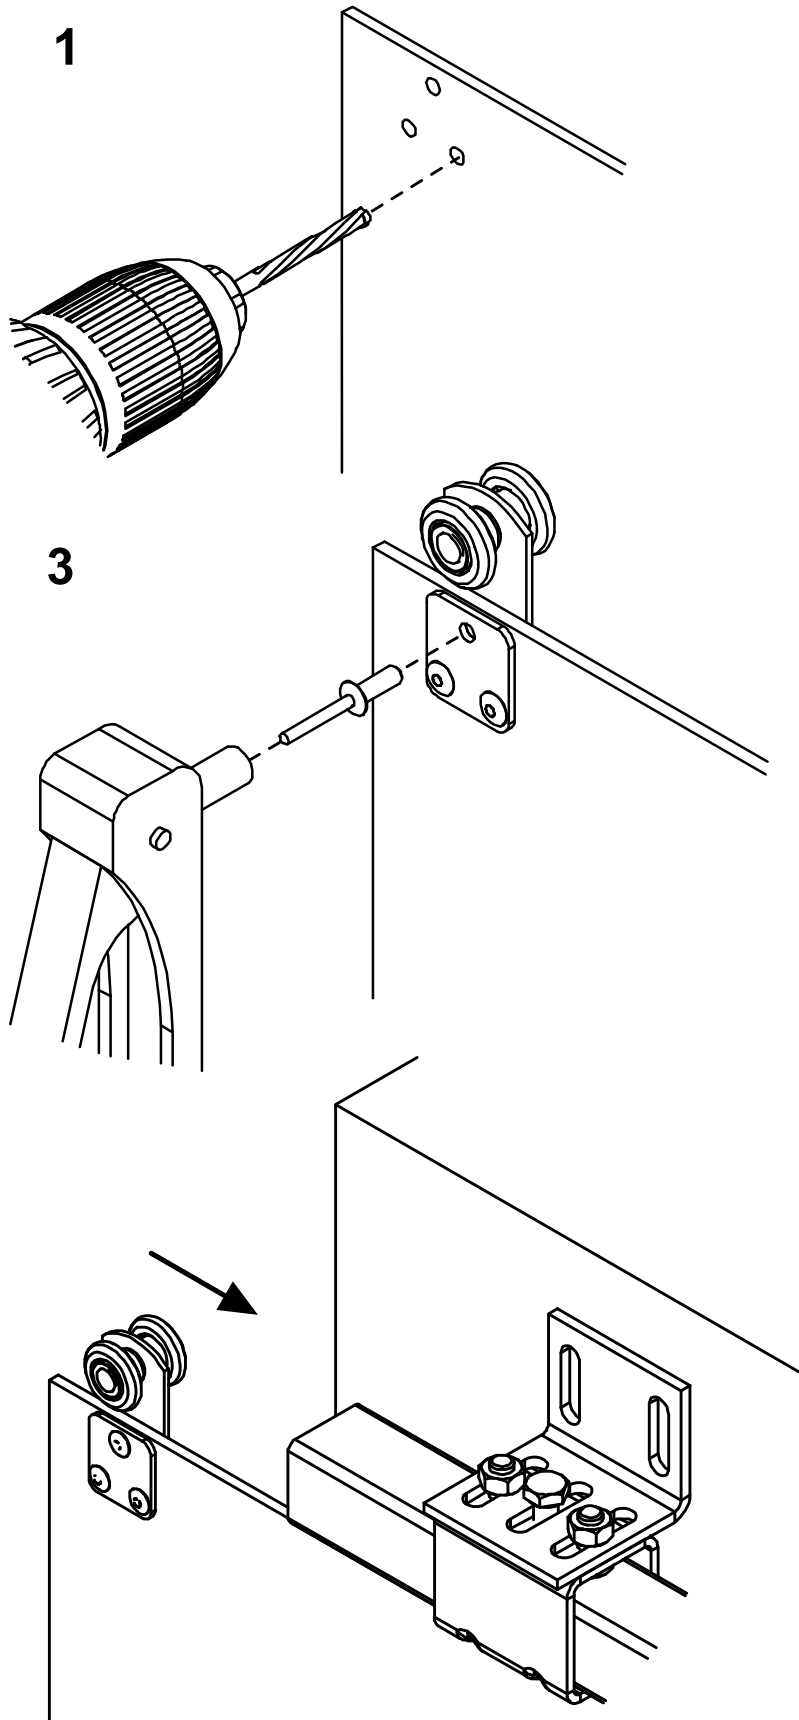

2

ART. 768

ART. 770

ART. 776