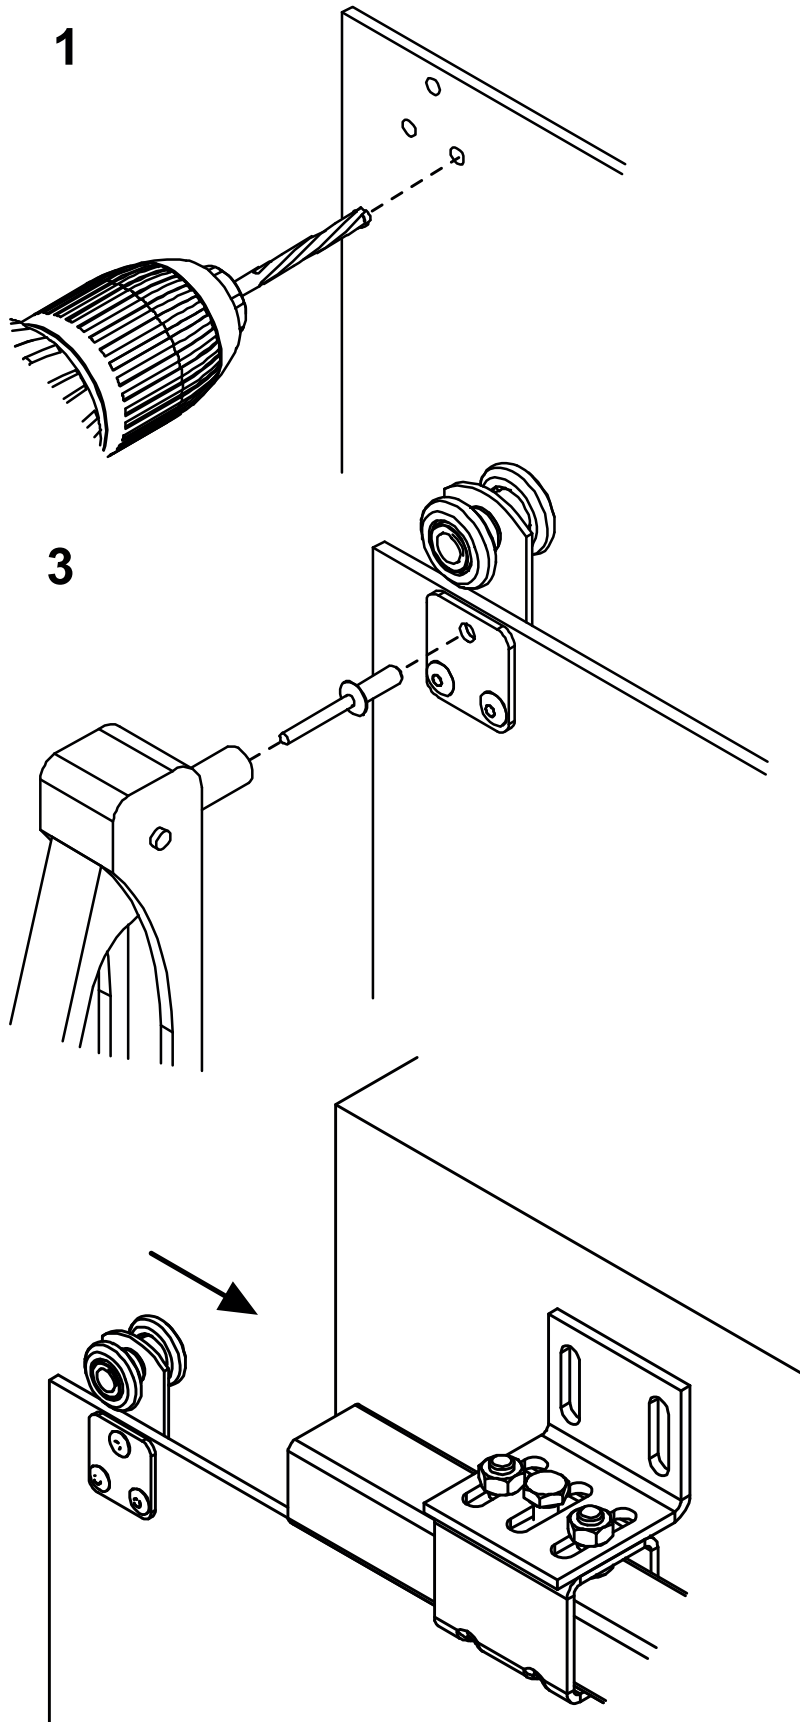

2

ART. 768

ART. 770

ART. 776