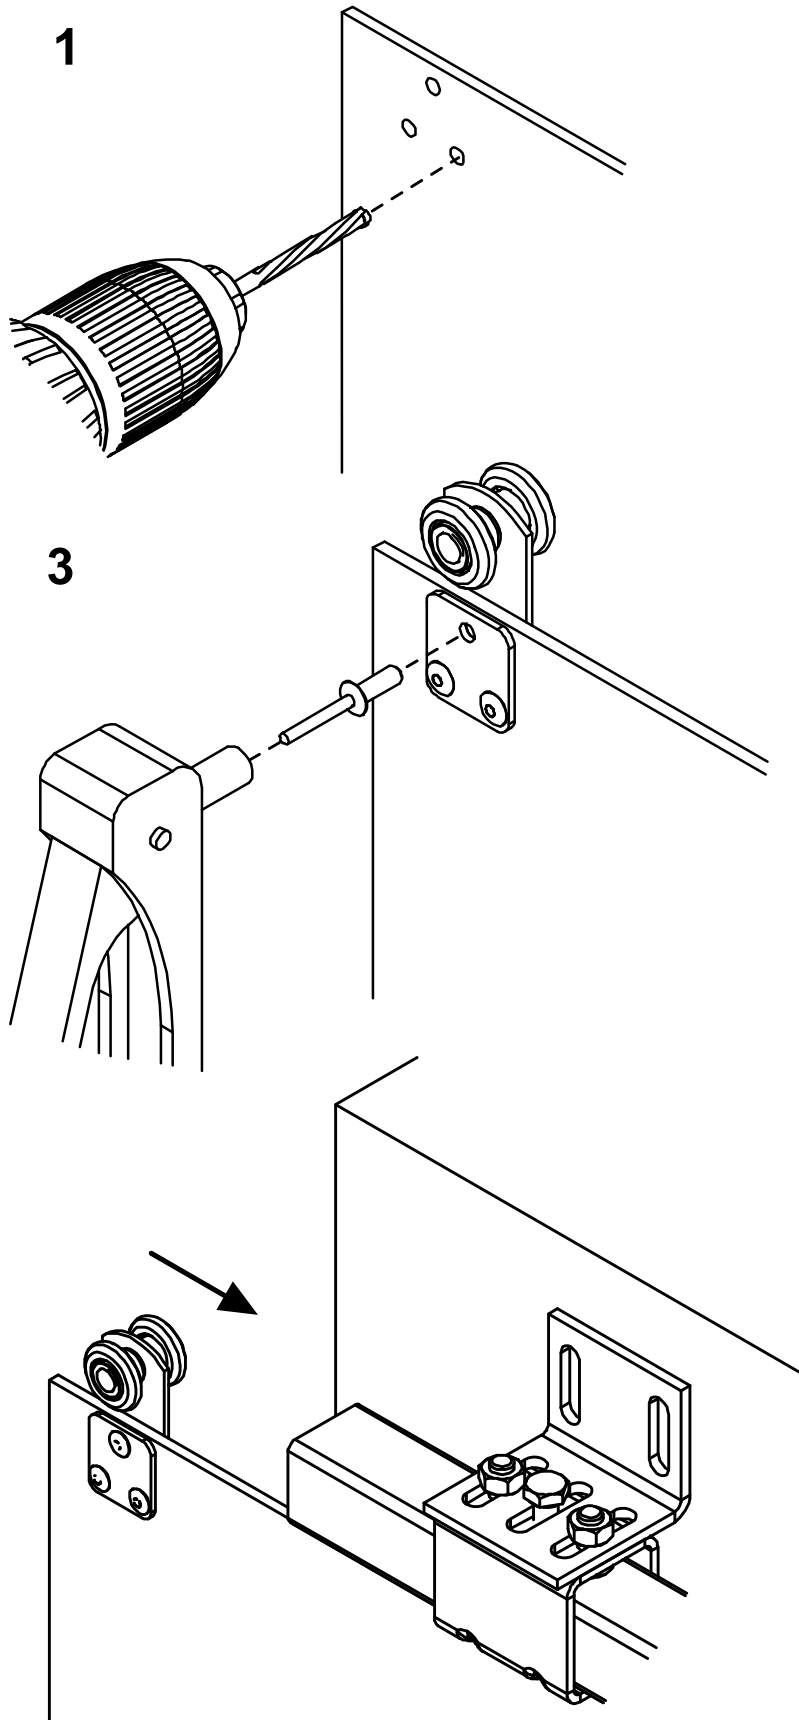

ART. 768

ART. 770

ART. 776