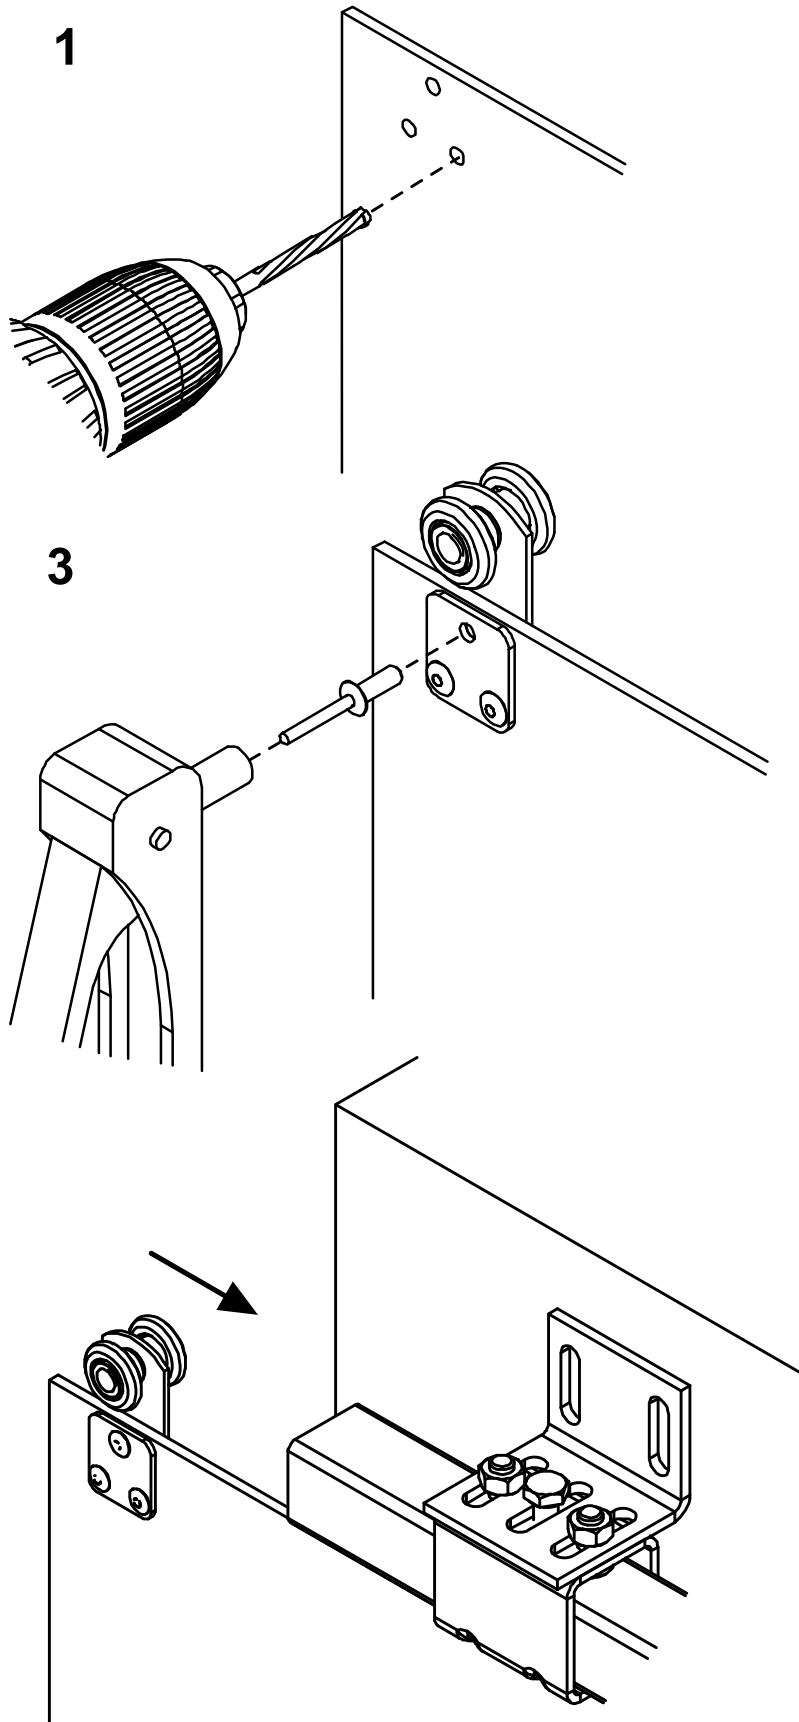

2

ART. 768

ART. 770

ART. 776